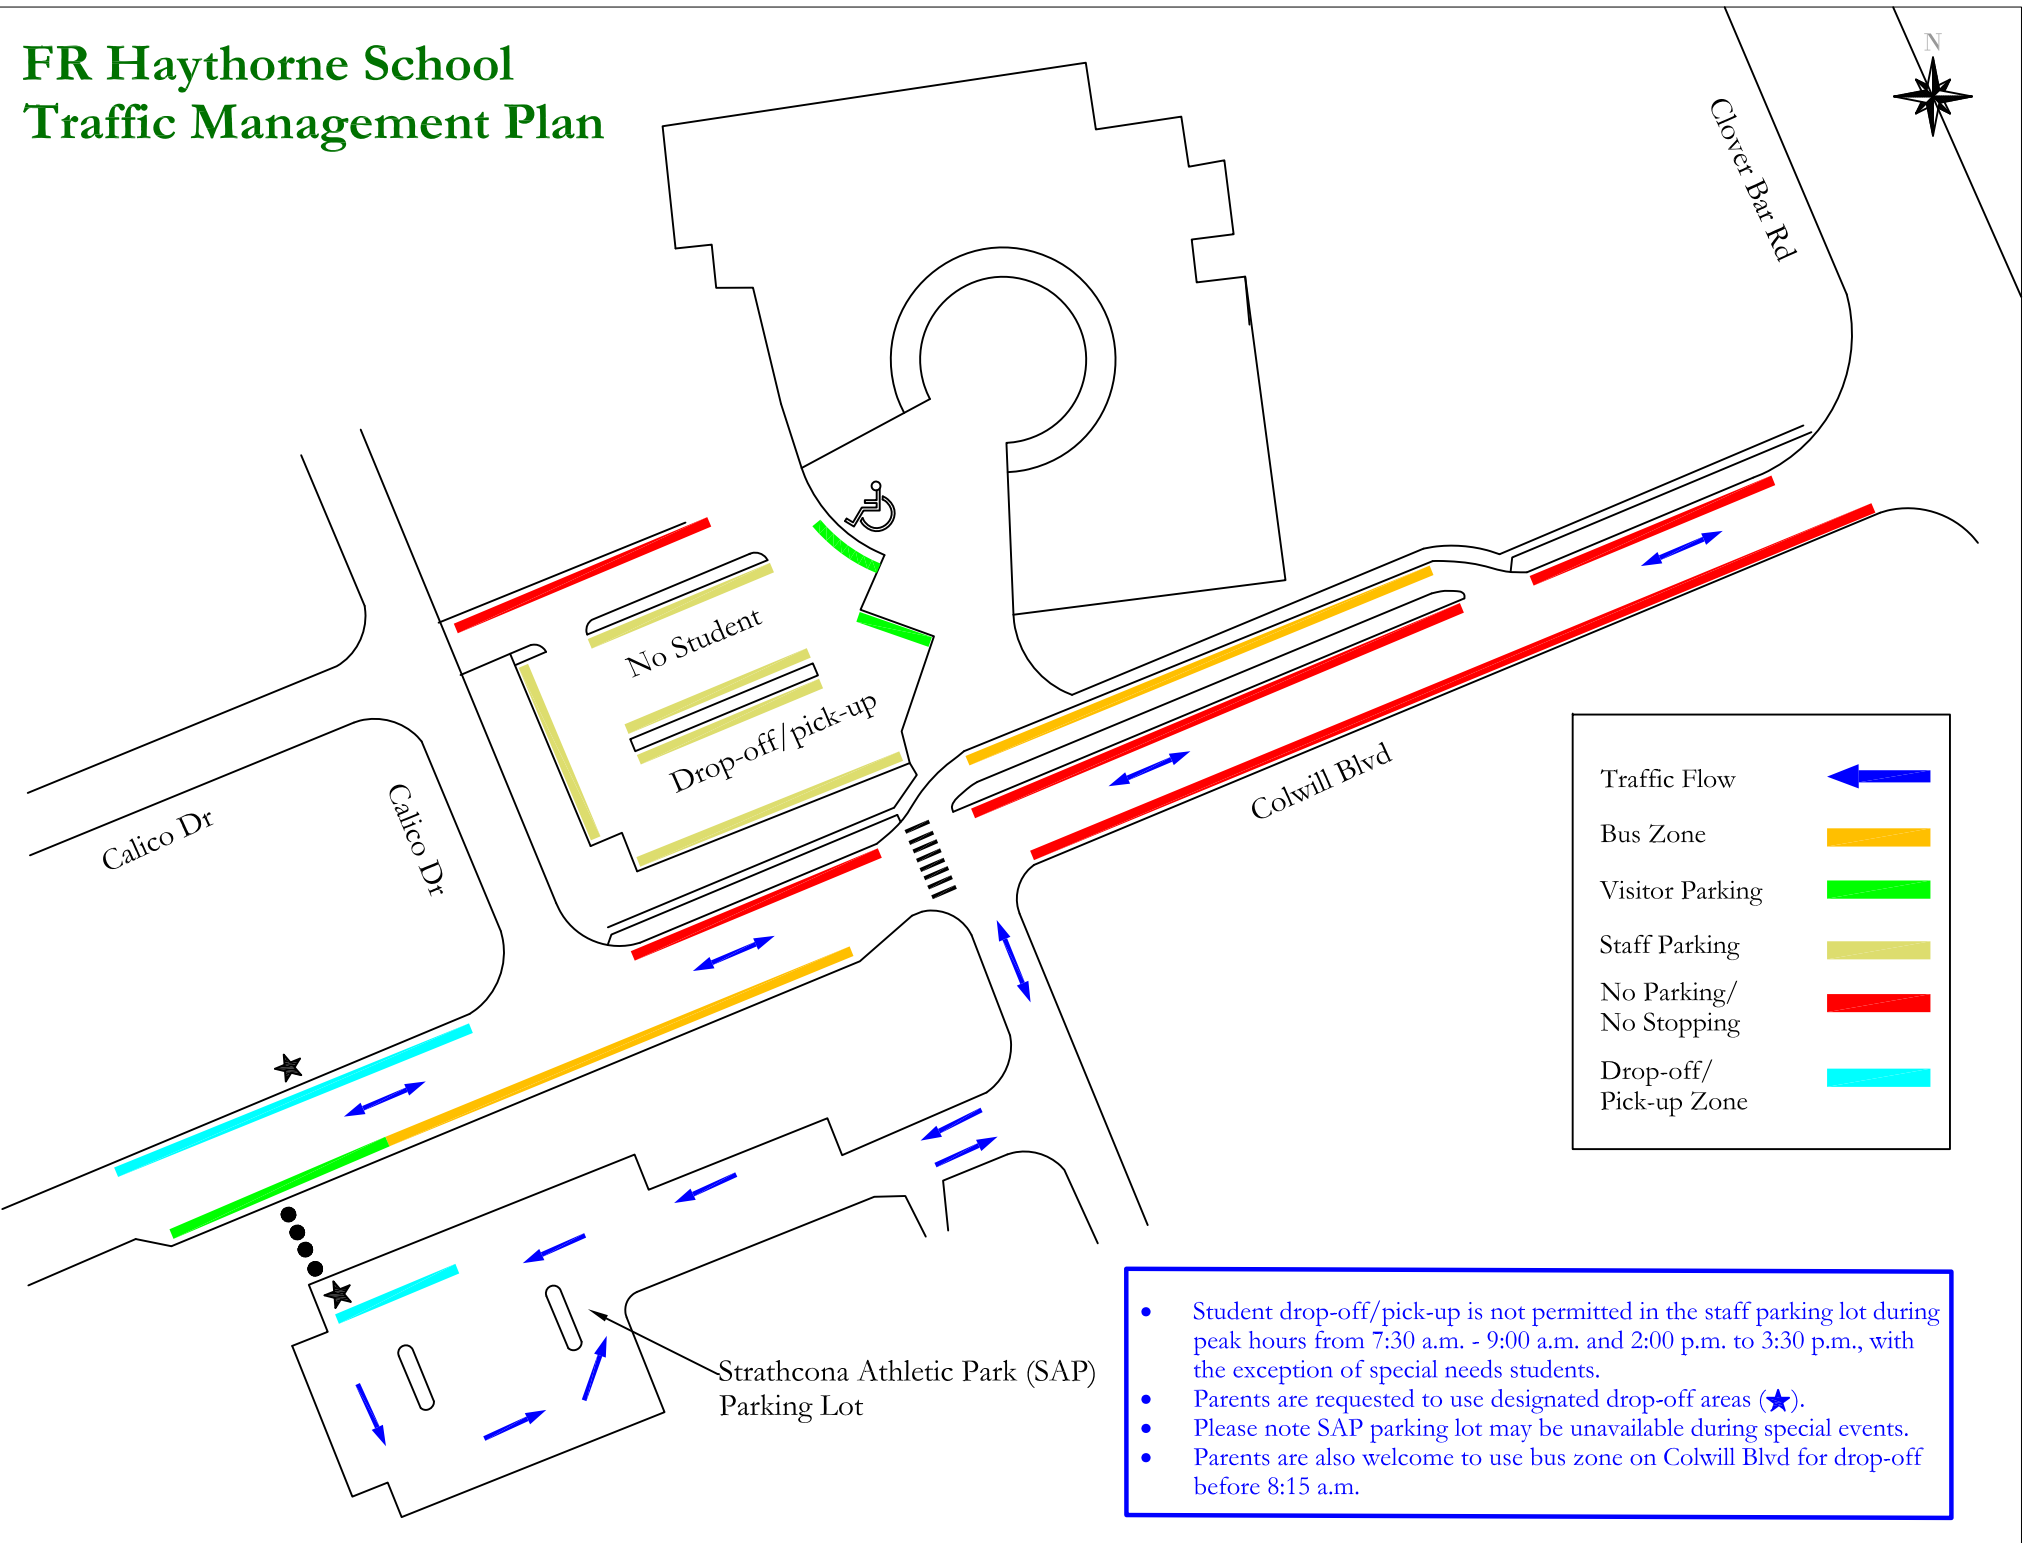

FR Haythorne School Traffic Management Plan

Traffic Flow	
Bus Zone	
Visitor Parking	
Staff Parking	
No Parking/ No Stopping	
Drop-off/ Pick-up Zone	

- Student drop-off/pick-up is not permitted in the staff parking lot during peak hours from 7:30 a.m. - 9:00 a.m. and 2:00 p.m. to 3:30 p.m., with the exception of special needs students.
- Parents are requested to use designated drop-off areas (★).
- Please note SAP parking lot may be unavailable during special events.
- Parents are also welcome to use bus zone on Colwill Blvd for drop-off before 8:15 a.m.